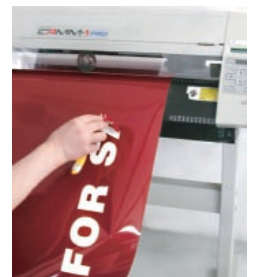

Mandatory Signs

Warning Signs

Prohibition Signs

Safety Signs

Signs can be produced on Aluminium, PVC or Self Adhesive backings to any size.

Health and Safety signs are compulsory in all industrial and commercial environments, to which employees and the public have access. Signiatec manufacture and supply a complete range of Health and Safety signs, a small sample of which can be seen here, which alert people to the precautions, procedures and hazards of the modern workplace.

Signiatec also supply local authorities and road works contractors with temporary reflective and non-reflective corri-board road work signs. These can be supplied branded with the relevant authorities or companies name and logo if desired.

Please call to discuss your requirements and we will be happy to quote you and supply scale layouts prior to manufacture.

A wide variety of colour vinyls are readily available to use

Varied Signs

Road Signs