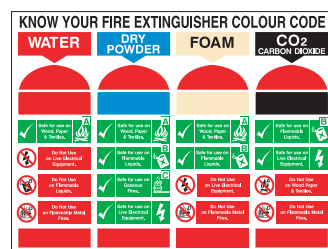

Mandatory Signs

Warning Signs

Prohibition Signs

Safety Signs

Signs can be produced on Aluminium, PVC or Self Adhesive backings to any size.

Health and Safety signs are compulsory in all industrial and commercial environments, to which employees and the public have access. Signiatec manufacture and supply a complete range of Health and Safety signs, a small sample of which can be seen here, which alert people to the precautions, procedures and hazards of the modern workplace.

Signiatec also supply local authorities and road works contractors with temporary reflective and non-reflective corri-board road work signs. These can be supplied branded with the relevant authorities or companies name and logo if desired.

Please call to discuss your requirements and we will be happy to quote you and supply scale layouts prior to manufacture.

A wide variety of colour vinyls are readily available to use

Varied Signs

Road Signs